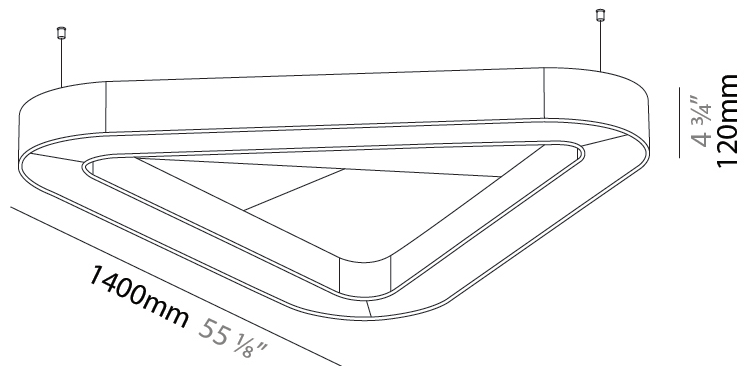

GENERAL

Series: Victory Acoustic
Partner: Prolicht
Division: Architectural
Installation: Suspension
Product Type: Acoustic
Mounting Location: Ceiling
Light Distribution: Direct / Indirect

PHYSICAL

Shape: Round
Length (mm): 1400
Length (in): 55 1/8
Width (mm): 1271
Width (in): 50 1/16
Height (mm): 120
Height (in): 4 3/4
Diffuser: PMMA - Opal / Micro-Prism
Fixture Finish: SSR / BKV / CWI / CRY / HAB / UFT / ITA / RUA / FTG / MYG / LOD / PUS / FRO / FUP / KIA / POP / BLS / SPG / MEY / GOH / CHC / COM / ABZ / JAG / OBR / MOS / ROR
Acoustic Finish: SFW / CYW / SEE / SYN / MTS / PMB / TTN / CYB / STO / DPE / BES / SHB / ARE / ANE / VRD / CRF
Fixture Material: Aluminum
Primary Material: Acoustic
Cable Details: 2000mm / 78 3/4" or 6000mm / 236 1/4" Transparent Cable

ELECTRICAL

Lamp Type: LED (Zhaga Standard)
Input Wattage (W): 88.1
Total Output Wattage (W): 80
Dimming: Non-Dimmable
Driver Included: Yes
Driver Location: Integrated
Driver Type: Constant Current - Universal
Driver Class: Class 2
Input Voltage (V): 120 - 277

LED

Color Temperature (°K): 2700 / 3000 / 3500 / 4000
Max. Delivered Lumen (lm): Max. 8866
Nominal Lumen (lm): Max. 12090
CRI: >90 CRI
Lamp Life (hrs): 50000

OPTICAL

RATINGS AND CERTIFICATIONS

Certified By: CSA Certified to UL and CSA Standards
IP rating: IP20